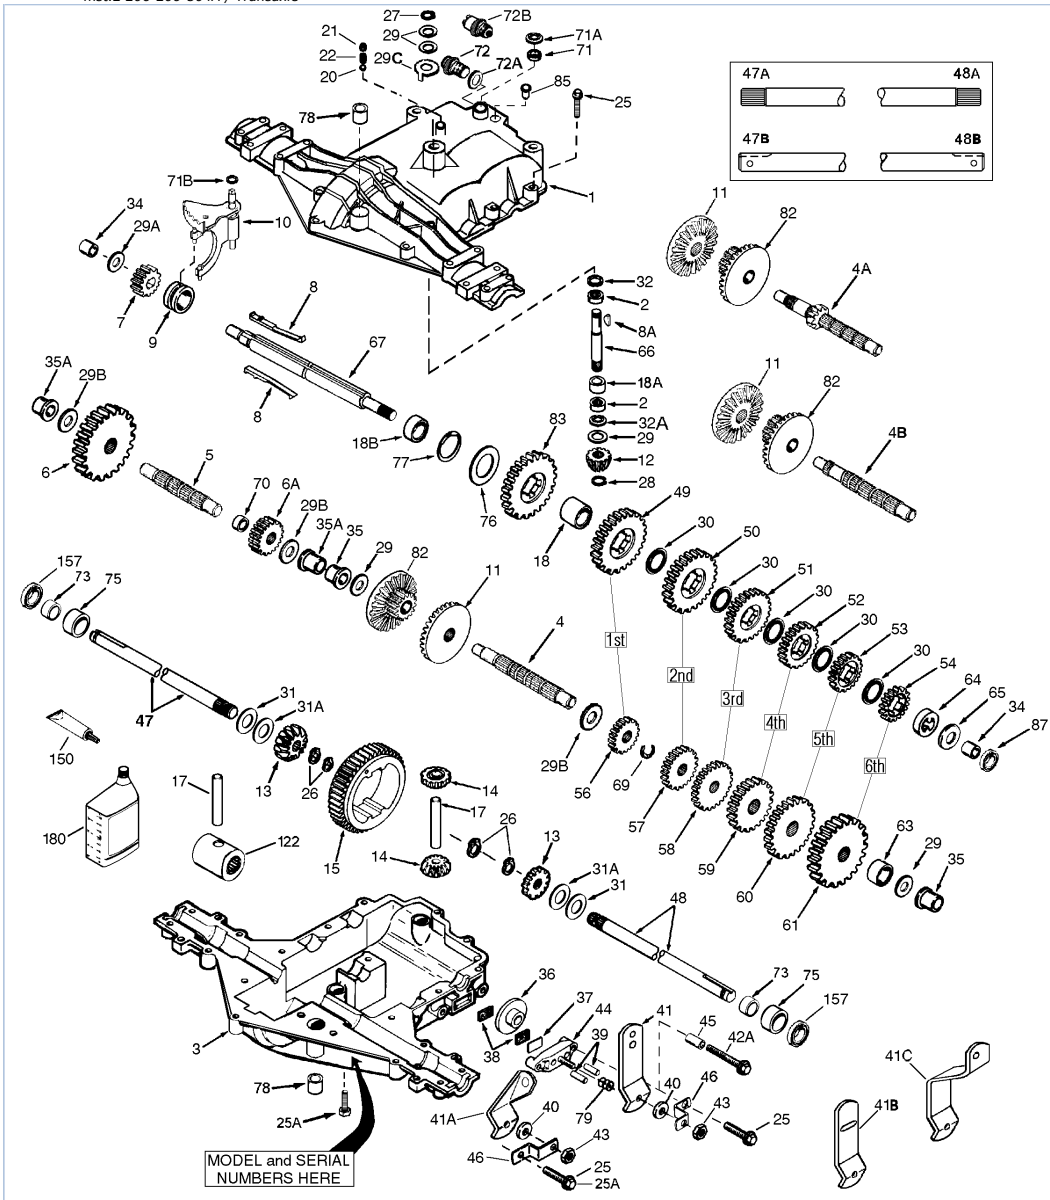

mst.2 206-206-504A / Transaxle

Part List

mst.2 206-206-504A / Transaxle

REF #	ITEM #	DESCRIPTION	QTY	REMARK
1	772143	Transaxle Cover	1	
2	780086A	Needle Bearing 5/8" ID	2	
3	770128	Transaxle Case	1	
4	776395	Countershaft	1	
5	776409	Output Shaft	1	
6	778364	Spur Gear (38 teeth)	1	
6A	778365	Spur Gear (15 teeth-steel)	1	
7	778330	Spur Gear (11 teeth-steel)	1	
8	792136A	Shift Key	2	
9	784352	Shift Collar	1	
10	784378	Shift Rod & Fork	1	
11	778334	Bevel Gear (30 teeth)	1	
12	778309	Bevel Pinion (13 teeth)	1	
13	778221	Bevel Gear (16 teeth)	2	
14	778068	Bevel Pinion (16 teeth)	2	
15	778312A	Ring Gear (43 teeth)	1	
17	786139	Drive Pin	1	
18	786102	Spacer	1	
20	792077A	Ball 5/16" dia	1	
21	792078	Set Screw 3/8-16 x 3/8"	1	
22	792079	Spring	1	
25	792073A	Screw 1/4-20 x 1-1/4"	16	
25A	792177	Screw 1/4-20 x 1-3/8"	2	
26	792125	Retaining Ring (pkg of 2)	4	
27	792035	Retaining Ring	1	
28	788040	Retaining Ring	1	
29	780072	Washer	4	
29A	780160	Washer	1	
29B	780051	Thrust Washer (.762 ID)	2	
30	780108	Washer	5	
31	780001	Washer (.056 wide) (USE AS NEEDED)	2	
31A	780195	Flat Washer (.062 wide)	2	
32	788083	Oil Seal 5/8"	1	
34	780194	Bushing 9/16"	2	
35	780193	Flanged Bushing 5/8" ID	2	
35A	780197	Flanged Bushing 3/4"	2	
36	790075	Brake Disk	1	
37	790007	Brake Pad Plate	1	
38	799021	Brake Pad (pkg of 2)	2	
39	786026	Dowel Pin	2	
40	792076A	Flat washer	1	
41	790023A	Brake Lever	1	
42	792073A	Screw 1/4-20 x 1-1/4"	1	
42A	792085A	Screw 1/4-20 x 2-1/4"	1	
43	792075	Locknut 5/16-24	1	
44	790025	Brake Pad Holder	1	
45	786066	Spacer	1	
46	786086	Brake Lever Bracket	1	
47	774943	Axle (12-7/16" long)	1	
48	774837	Axle (17" long)	1	
49	778356	Spur Gear (29 teeth)	1	
50	778338	Spur Gear (27 teeth)	1	
51	778354	Spur Gear (23 teeth)	1	
52	778313	Spur Gear (19 teeth)	1	
53	778350	Spur Gear (16 teeth-steel)	1	
54	778346	Spur Gear (15 teeth-steel)	1	
56	778355	Spur Gear (11 teeth-steel)	1	
57	778337	Spur Gear (13 teeth)	1	
58	778353	Spur Gear (17 teeth)	1	
59	778351	Spur Gear (21 teeth)	1	
60	778349	Spur Gear (24 teeth)	1	
61	778345	Spur Gear (25 teeth)	1	
65	780189	Washer	1	
66	776422	Input Shaft	1	
67	776396	Shifter & Brake Shaft	1	
69	792170	Retaining Ring	1	
70	786178	Spacer	1	
71B	788092	"O" Ring	1	
76	780090	Washer	1	
77	788078A	Inverted Retaining Ring	1	
79	792144	Spring	1	